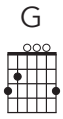

# Accidental Blues

Guitar

PETER KUN FRARY